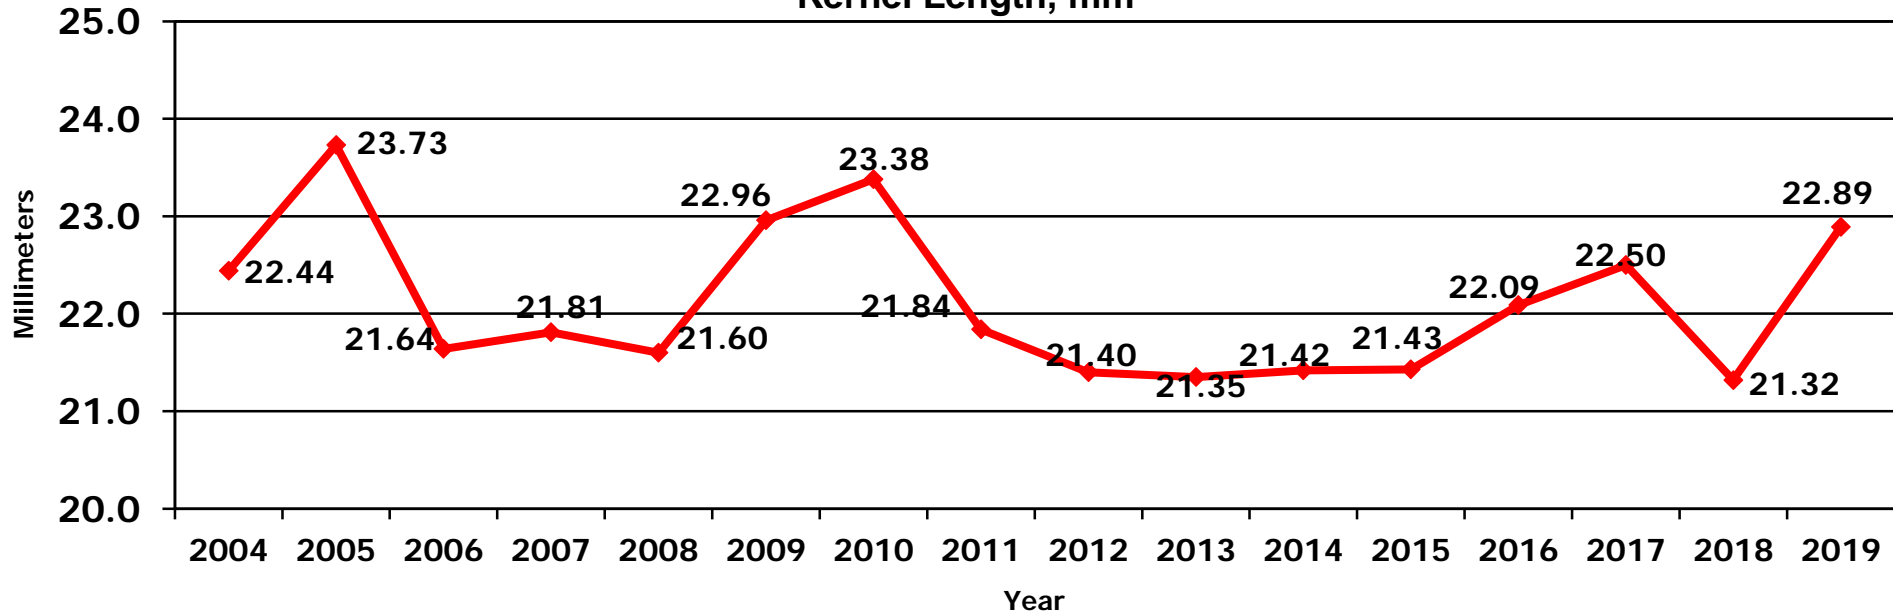

ALMONDS Kernel Length, mm