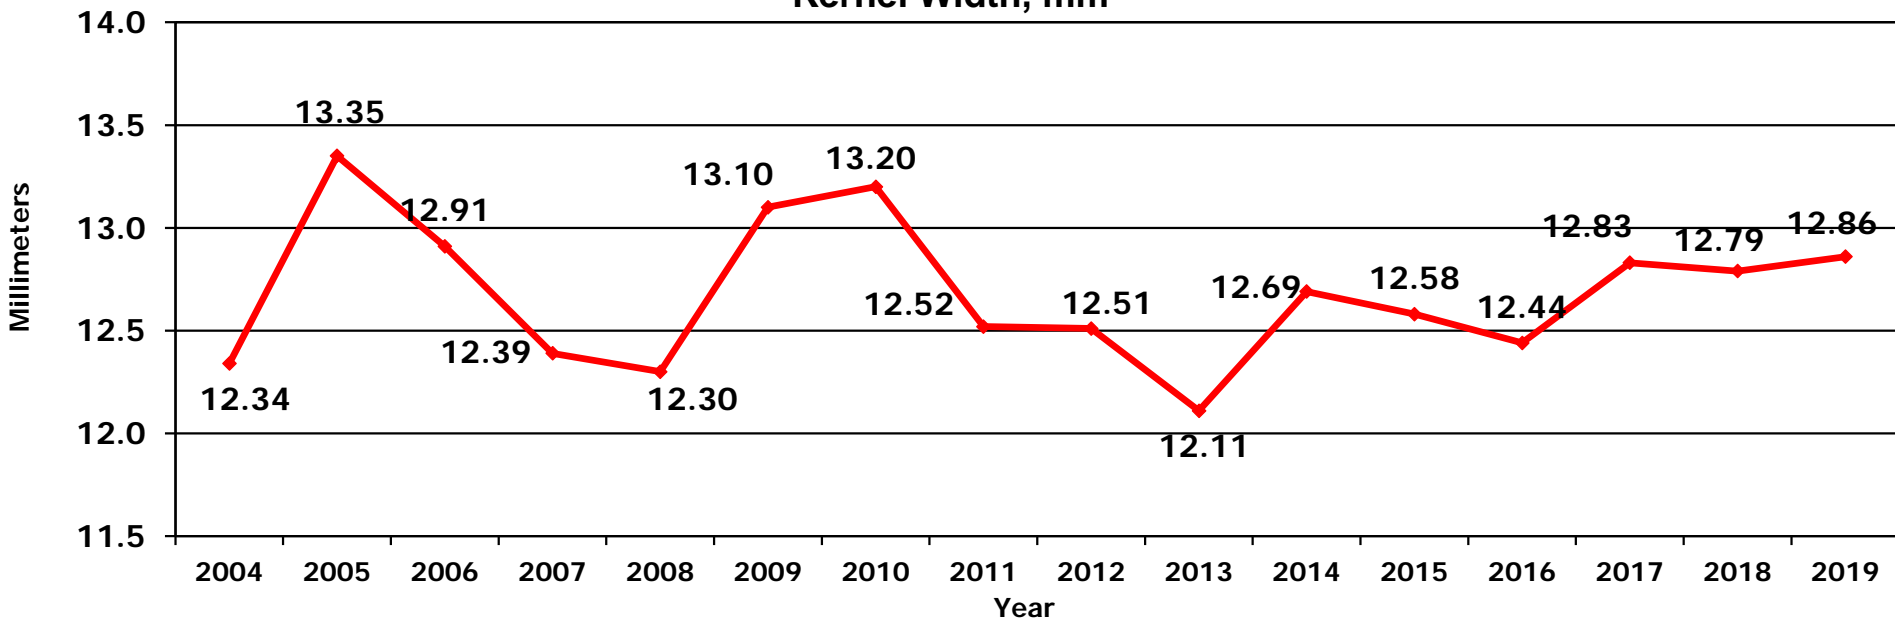

ALMONDS
Kernel Thickness, mm

ALMONDS
Kernel Width, mm