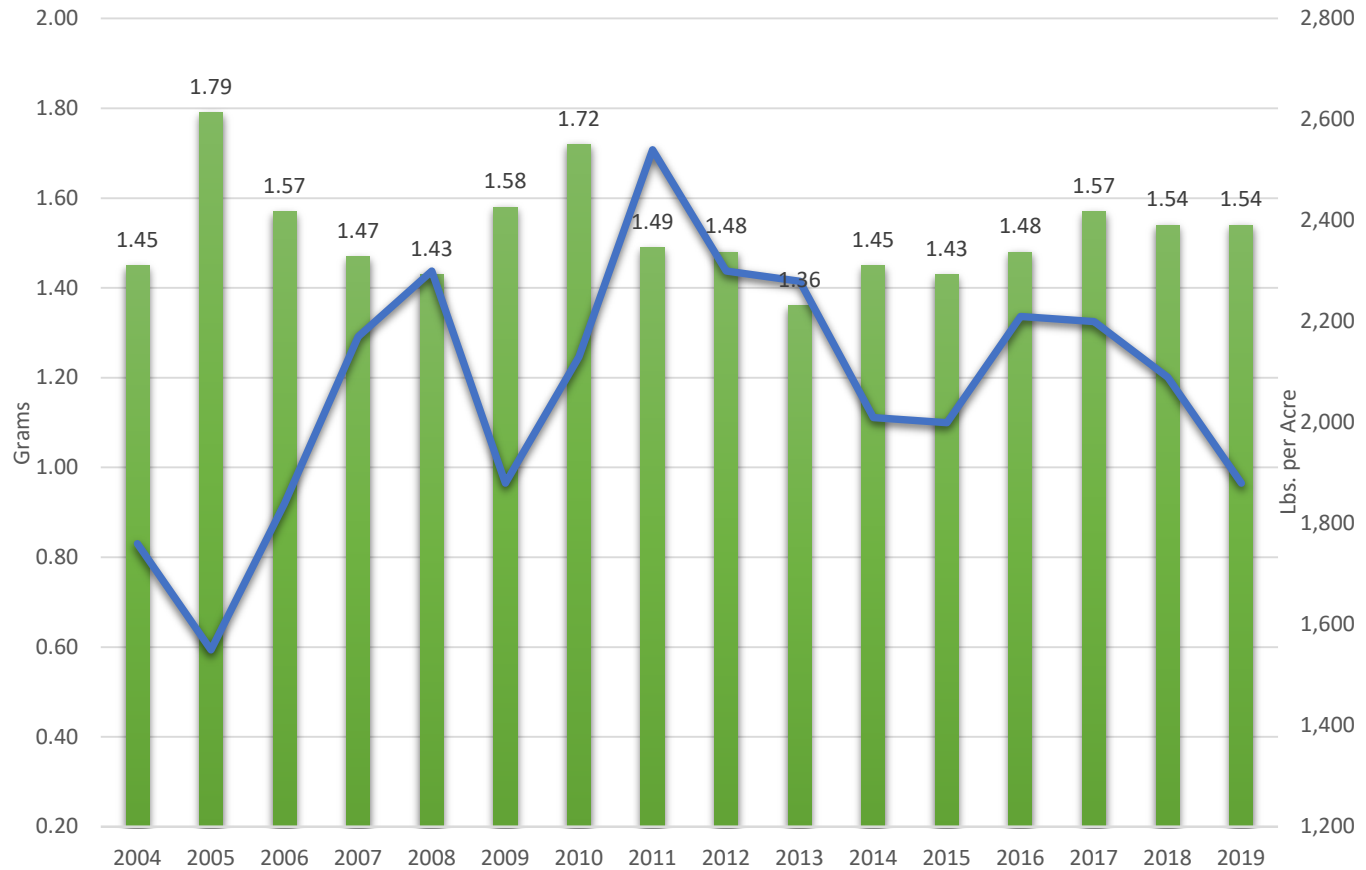

ALMONDS
Kernel Width, mm

Average Nut Weight (grams) vs. Yield