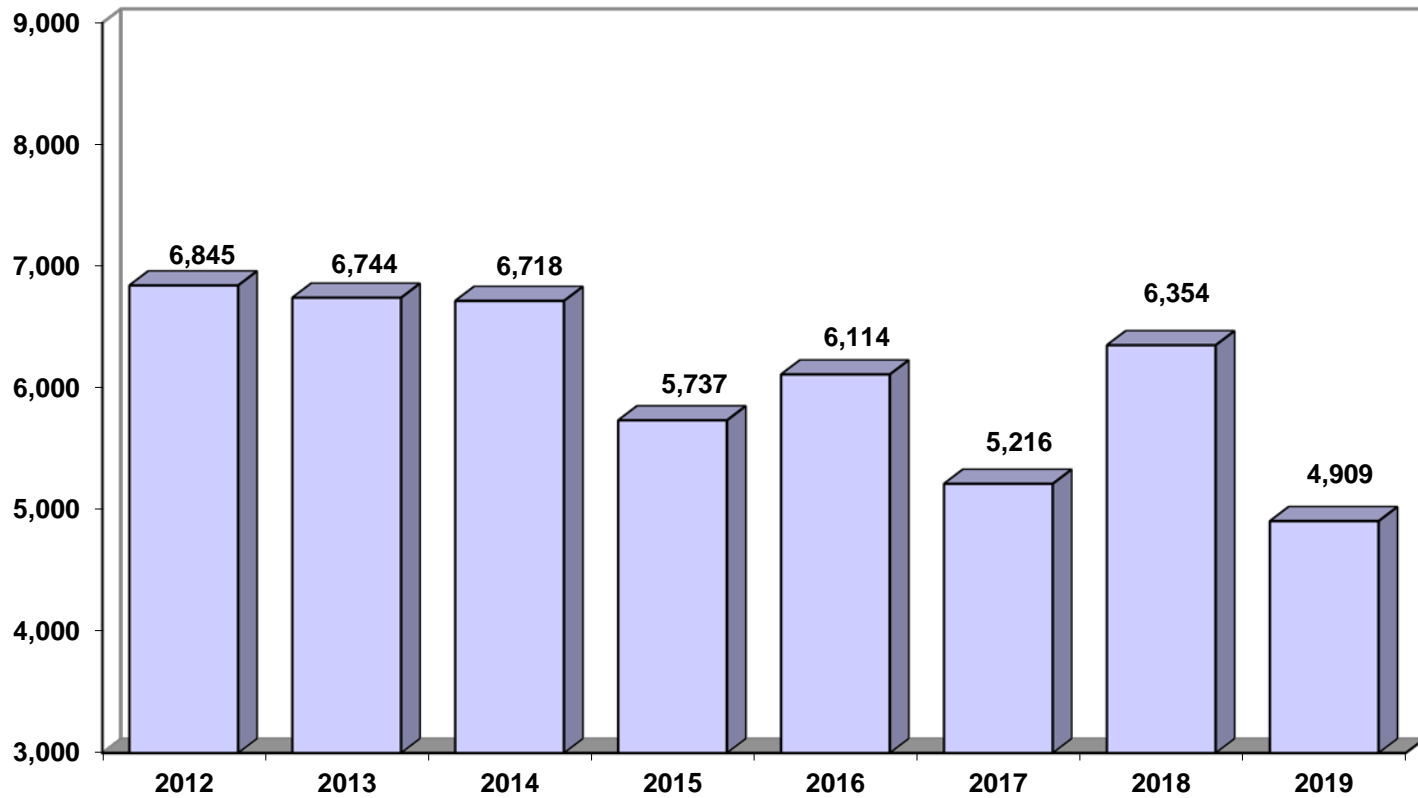

CALIFORNIA TYPE Nuts per Tree