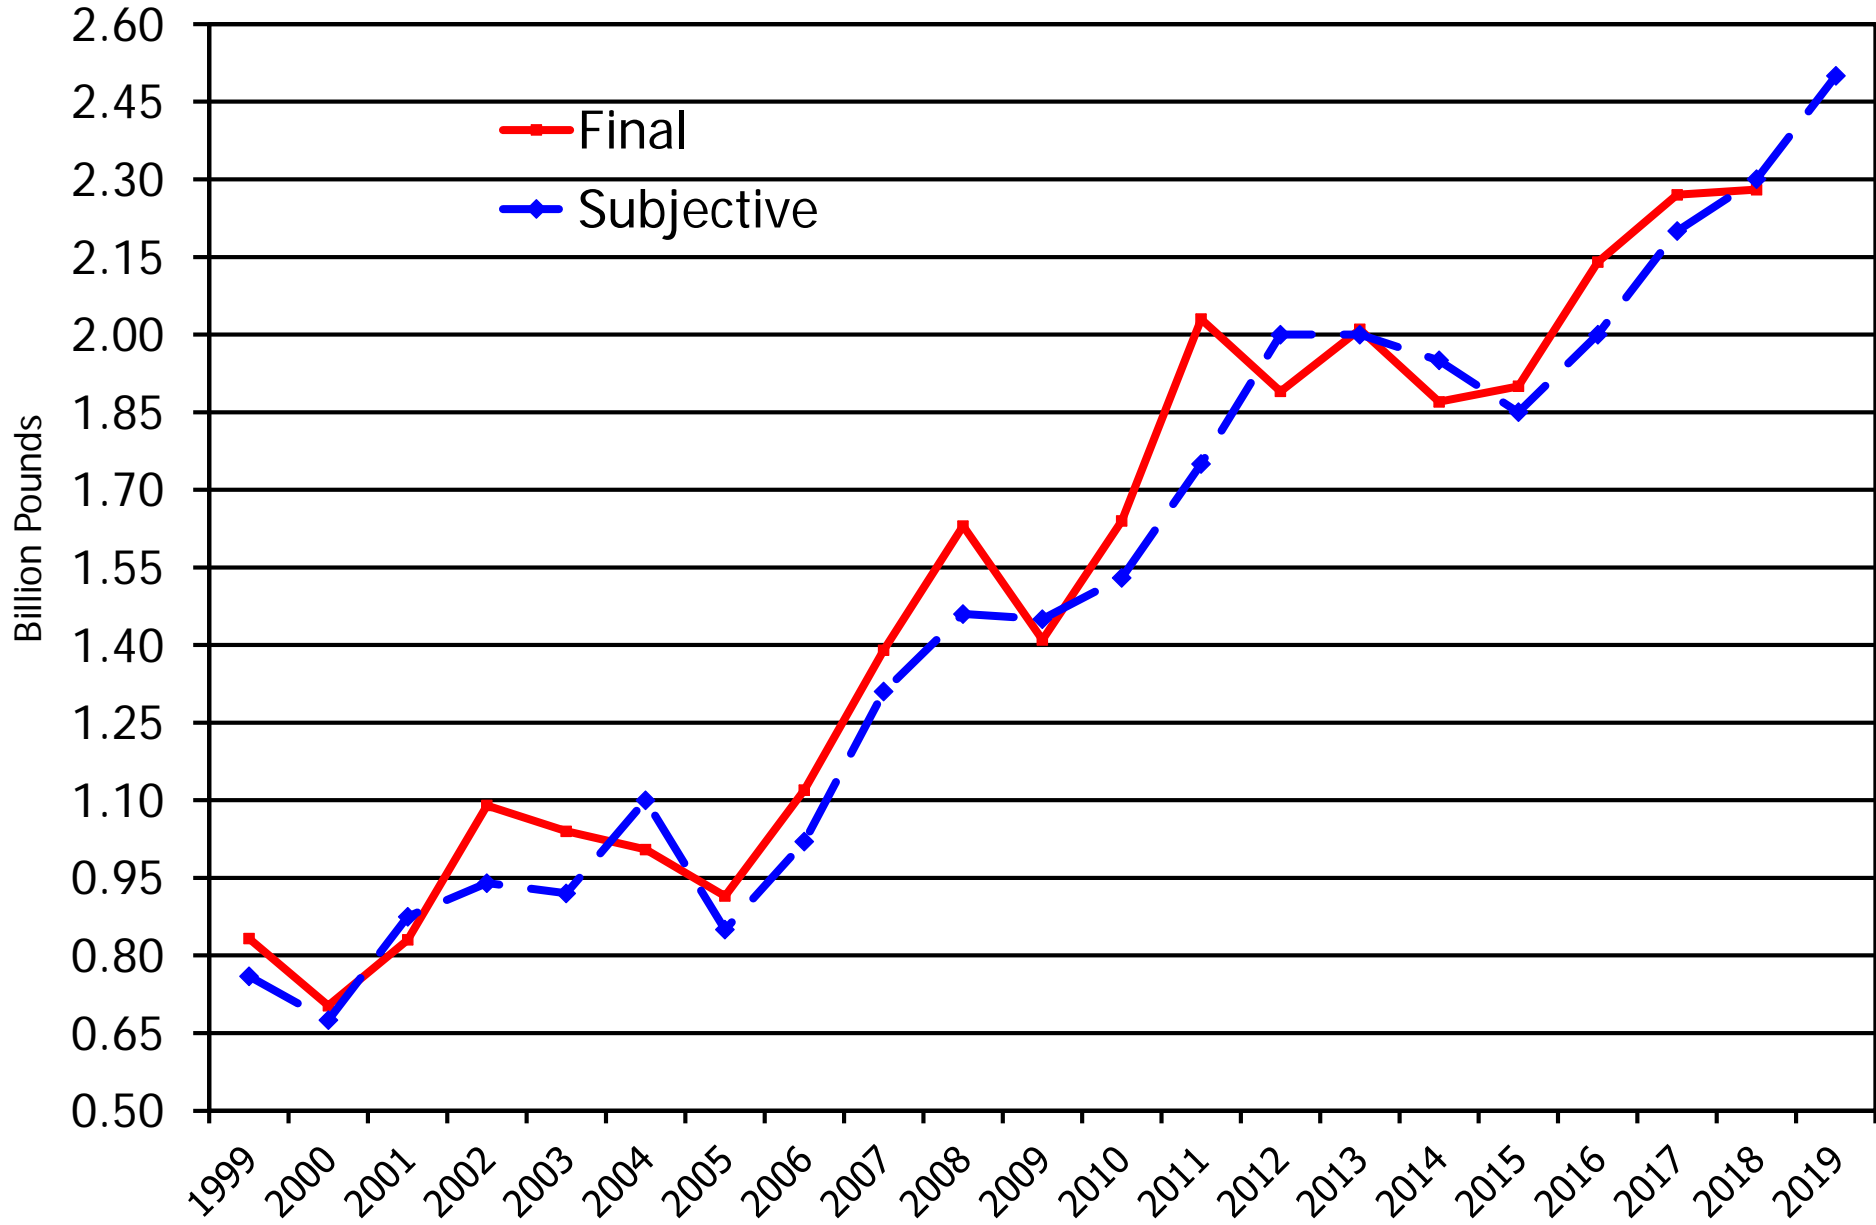

2019 Almond OM Forecast

Presented by Gary Keough, Director
USDA, NASS, Pacific Regional Office (PRO)
July 3, 2019

Almond Subjective Forecast vs. Final Production

1999-2019

Almond Objective Forecast

- **1,170,000 bearing acres in 2019**
 - * **80,000 new bearing acres this year.**
- **Sample: 817 orchard blocks, 2 trees per block.**
- **Sample represents the population**
- **Field Work: May 30 – June 27**
- **Use 50+ Enumerators**
- **Random Path Method**
- **Sample of Nuts taken and sent to sizing station**
- **Sizers measure kernel weight, length, width, thickness and grade**

Nuts being weighed at a sizing station

Sample & OM Models

- Samples are designed to take into account variety, location, and age of planting
- Models are designed to produce a forecast of all almond production at the state level from the sample data
- Models do not forecast production by variety. Separate models are run for Nonpareil since there are a significant number of samples.