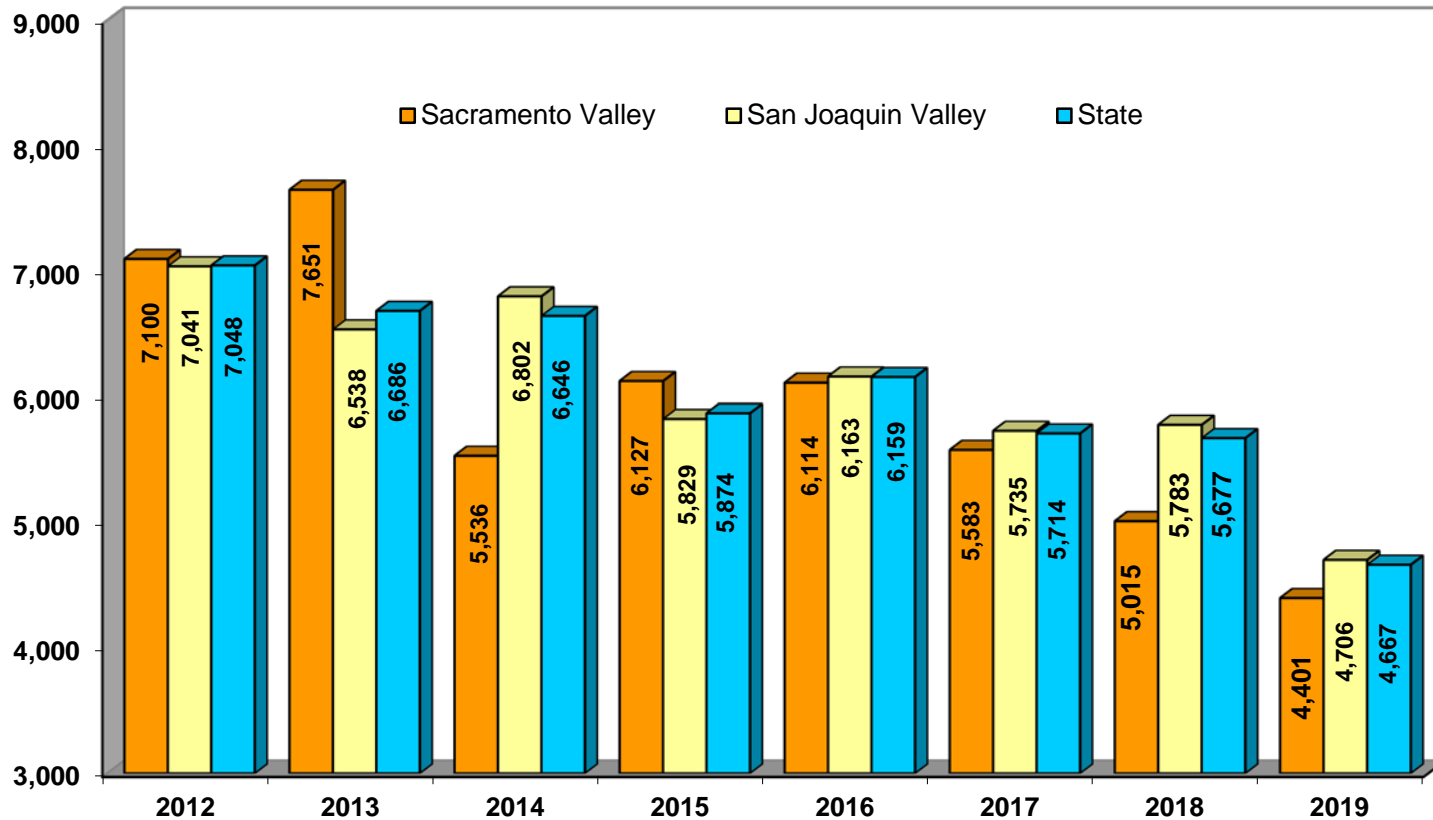

ALMOND PRODUCTION - CALIFORNIA

OM Forecast vs Final Estimate

Almond Set 2017 – 2019

Average nuts per tree

	2017	2018	2019	% Change
California	5,714	5,677	4,667	-17.8%

ALMONDS

Nuts per Tree, by District

Almond Set per Tree by Variety, 2017 - 2019