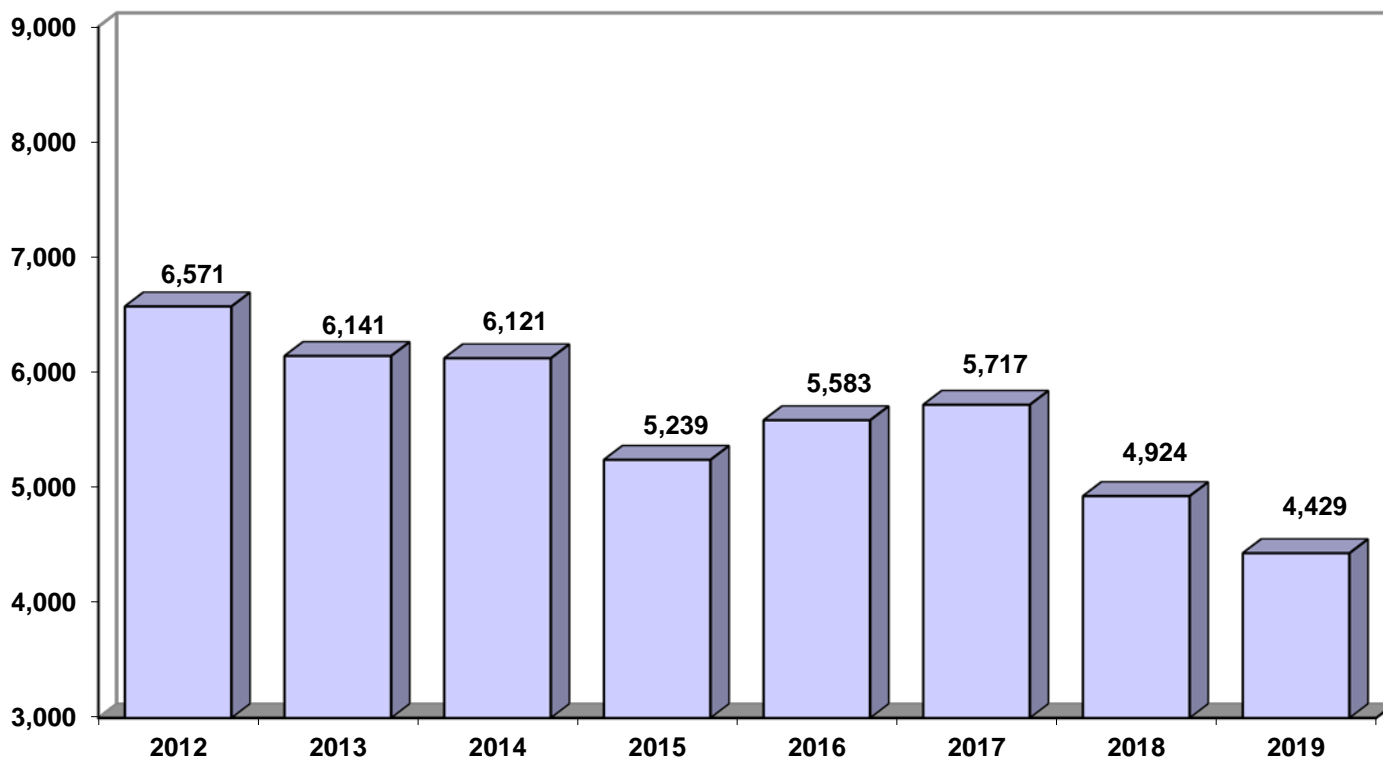

NONPAREIL TYPE Nuts per Tree