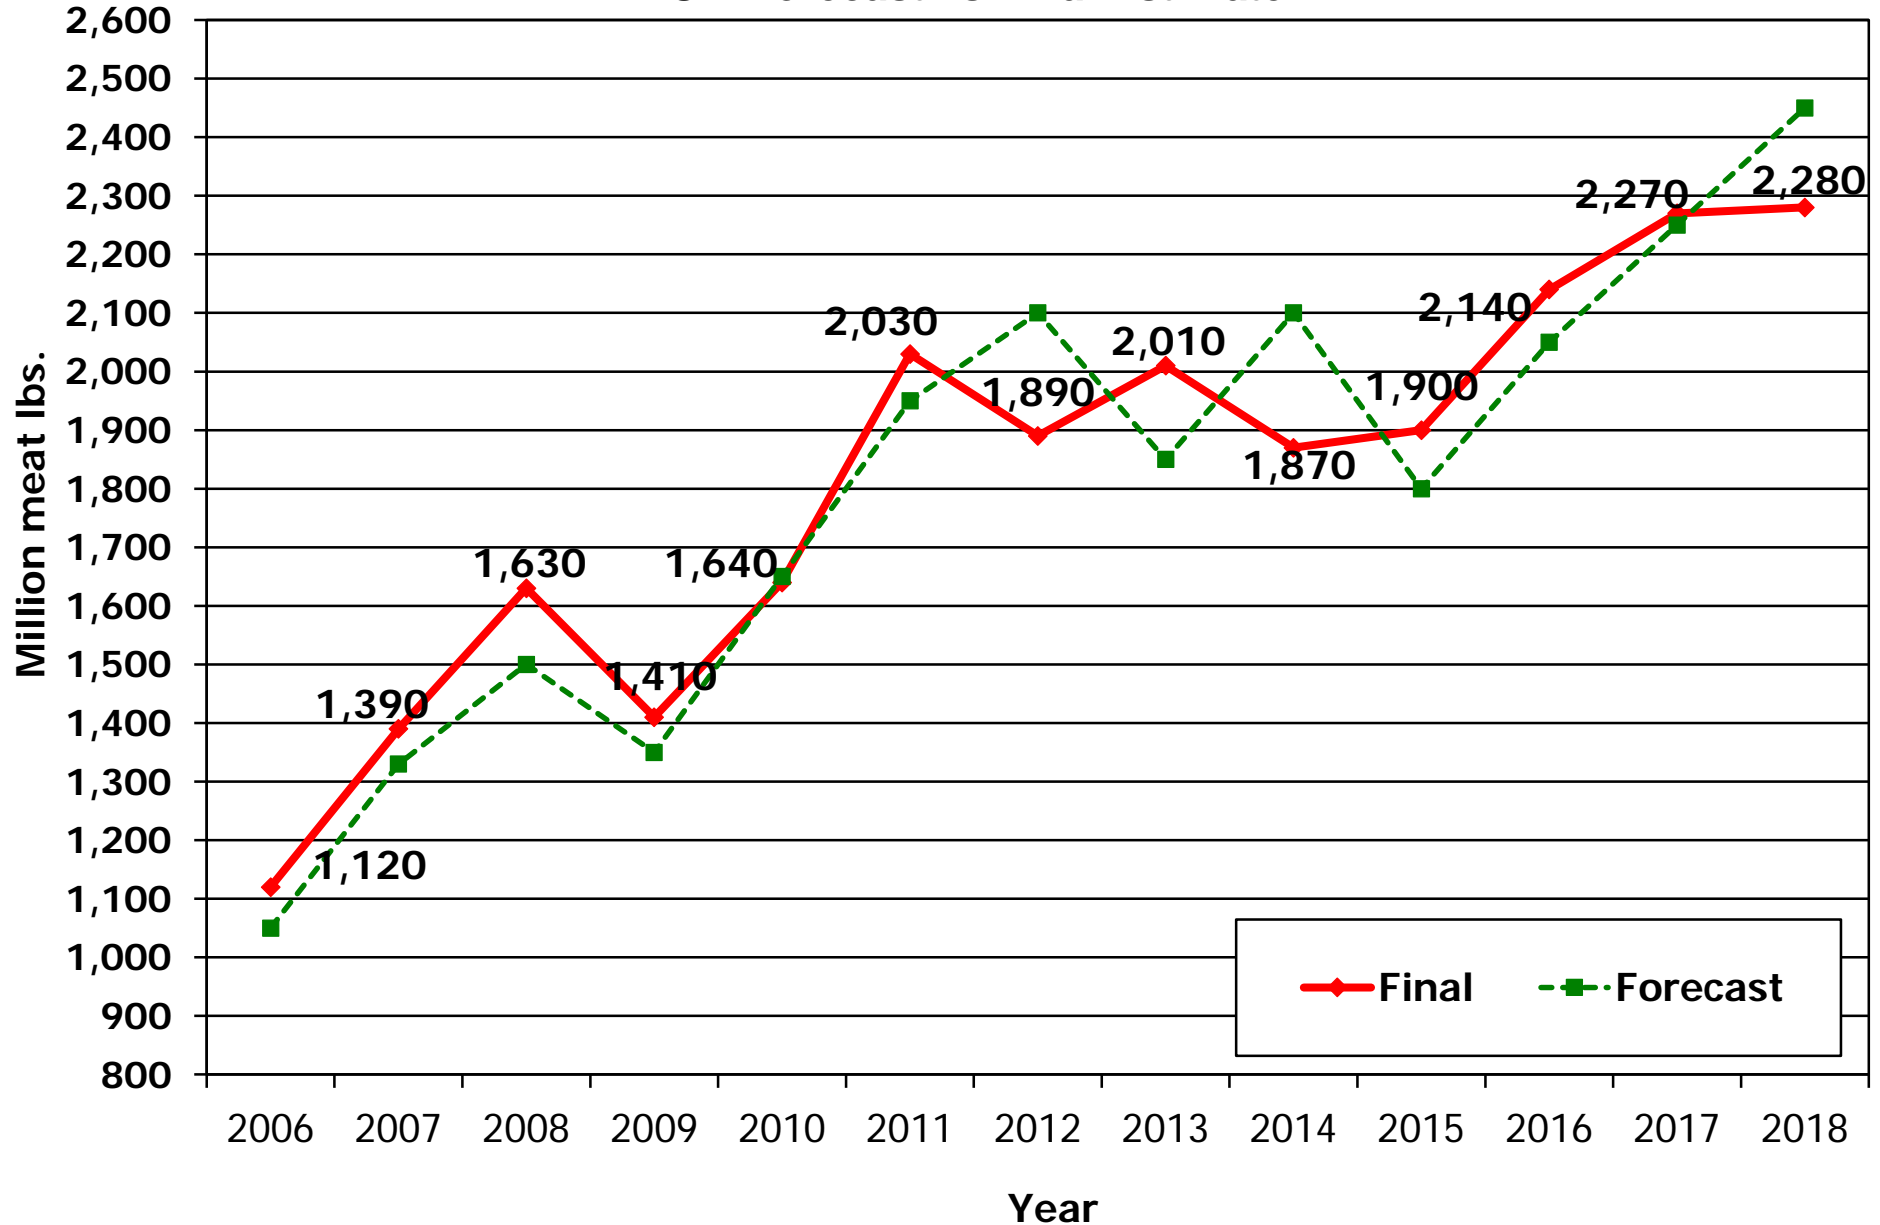

2019 Almond OM Forecast

Presented by Gary Keough, Director
USDA, NASS, Pacific Regional Office (PRO)
July 3, 2019

Almond Subjective Forecast vs. Final Production

1999-2019

Almond Objective Forecast

- **1,170,000 bearing acres in 2019**
 - * **80,000 new bearing acres this year.**
- **Sample: 817 orchard blocks, 2 trees per block.**
- **Sample represents the population**
- **Field Work: May 30 – June 27**
- **Use 50+ Enumerators**
- **Random Path Method**
- **Sample of Nuts taken and sent to sizing station**
- **Sizers measure kernel weight, length, width, thickness and grade**

Nuts being weighed at a sizing station

Sample & OM Models

- Samples are designed to take into account variety, location, and age of planting
- Models are designed to produce a forecast of all almond production at the state level from the sample data
- Models do not forecast production by variety. Separate models are run for Nonpareil since there are a significant number of samples.

ALMOND PRODUCTION - CALIFORNIA

OM Forecast vs Final Estimate

Almond Set 2017 – 2019

Average nuts per tree

	2017	2018	2019	% Change
California	5,714	5,677	4,667	-17.8%

ALMONDS

Nuts per Tree, by District

Almond Set per Tree by Variety, 2017 - 2019