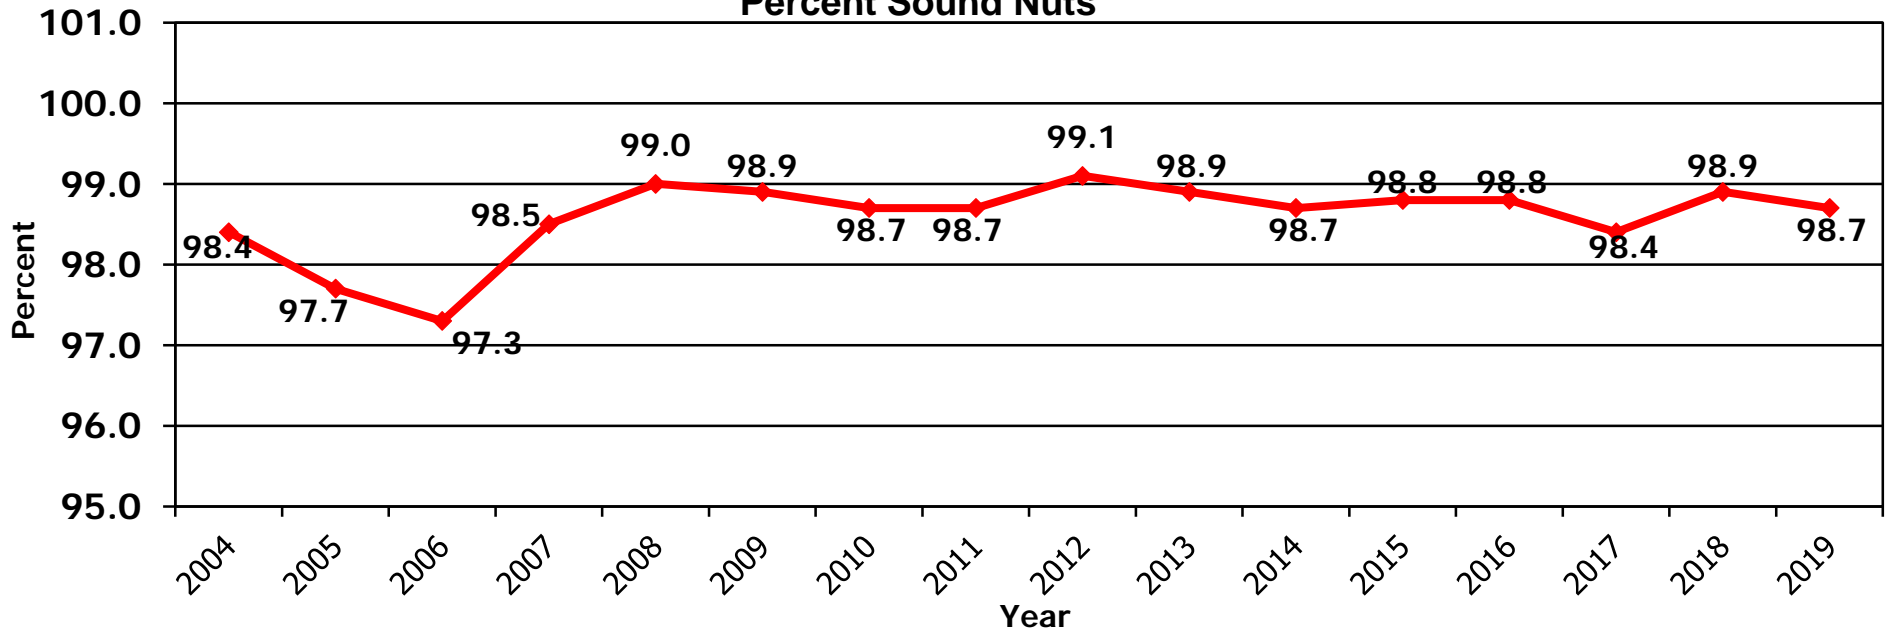

ALMONDS Percent Sound Nuts