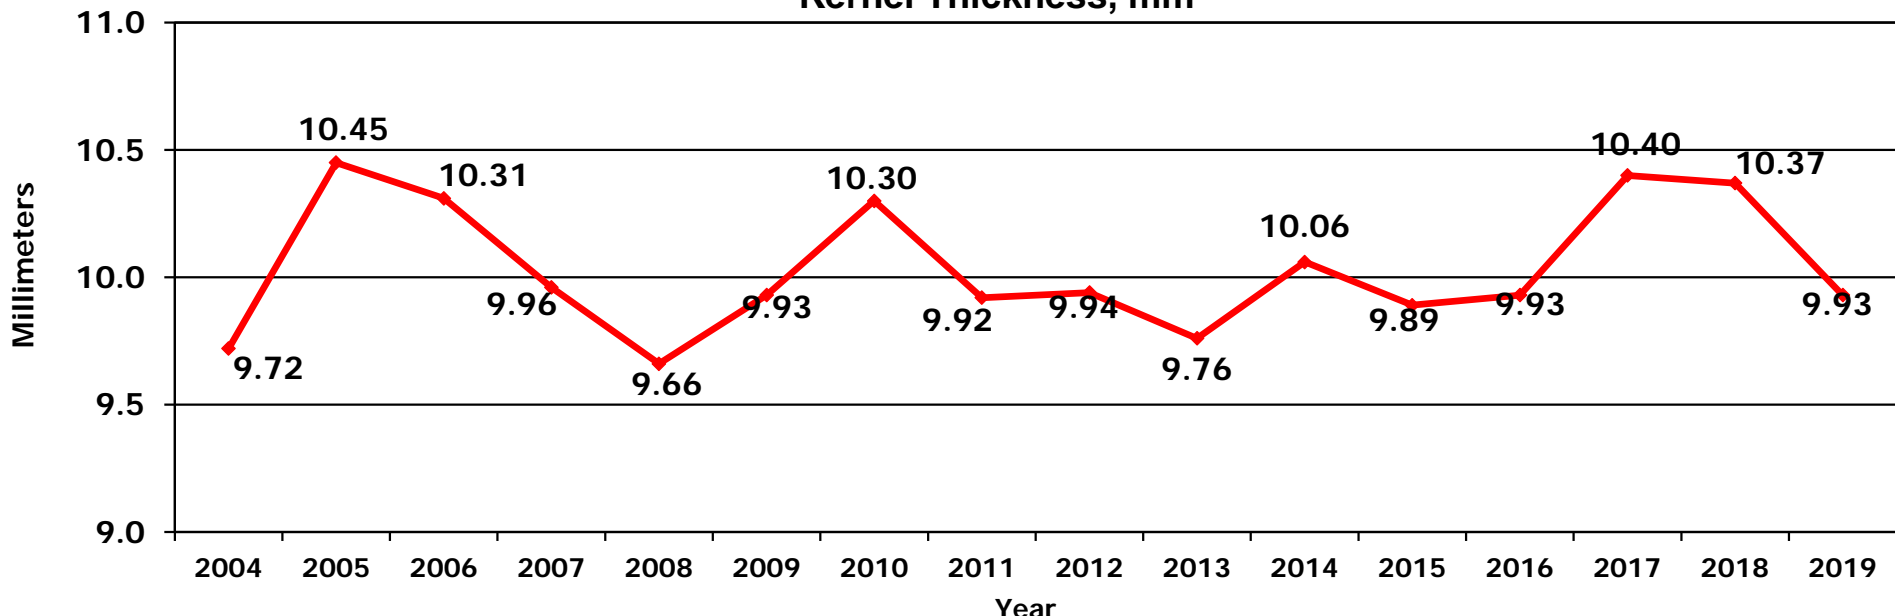

ALMONDS
Kernel Thickness, mm